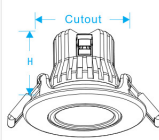

Classic, cost-effective