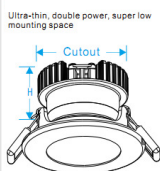

Classic, cost-effective

Ultra-thin, double power, super low mounting space

DOWNLIGHTS

Series fixed COB led downlight (NEW)

Product picture	Item no.	LED Brand	Power	CRI>	CCT	Lamp Lumen	Voltage (AC)	Beam angle	UGR	Color of Body	Dimension (mm)	Qty & G.W. / CTN	CTN size (CM) & V.W.	Dim Types	Driver (no flicker)	MOQ (PC)
																1 CTN
	A00431016	SGLED CREE CITIZEN	7W	90	2700K 3000K 4000K 6000K	600-950lm	AC200-240V	20° 38° 55° 110°	19	white black	∅ 96*H73 ∅ 75-85 (cutout)	48pcs 18kg	45x45x38 15.5	Not-dim Triac 1-10V Dali	Lifud Eaglerise Easeic Easeic	48
	A00431017	SGLED CREE CITIZEN	7W	90	3000K 4000K 6000K	600-950lm	AC200-240V	20° 38° 55° 110°	19	white black	∅ 96*H63 ∅ 75-85 (cutout)	48pcs 19kg	45x45x38	Not-dim Triac 1-10V Dali	Lifud Eaglerise Easeic Easeic	48
	A00431018	SGLED CREE CITIZEN	12W	90	3000K 4000K 6000K	1100-1500lm	AC200-240V	20° 38° 55° 110°	19	white black	∅ 96*H63 ∅ 75-85 (cutout)	48pcs 19kg	45x45x38	Not-dim Triac 1-10V Dali	Lifud Eaglerise Easeic Easeic	48
	A00431019	SGLED CREE CITIZEN	12W	90	3000K 4000K 6000K	1100-1500lm	AC200-240V	20° 38° 60° 110°	19	white black	∅ 120*H85 ∅ 95-110 (cutout)	36pcs 19.5kg	53x41x41 18kg	Not-dim Triac 1-10V Dali	Lifud Eaglerise Easeic Easeic	36
	A00431020	SGLED CREE CITIZEN	20W	90	3000K 4000K 6000K	1600-2500lm	AC200-240V	20° 38° 60° 110°	19	white black	∅ 120*H75 ∅ 95-110 (cutout)	36pcs 20.5kg	53x41x41	Not-dim Triac 1-10V Dali	Lifud Eaglerise Easeic Easeic	36
	A00431021	SGLED CREE CITIZEN	20W	90	3000K 4000K 6000K	1600-2500lm	AC200-240V	15° 38° 60° 110°	19	white black	∅ 150*H97 ∅ 125-140 (cutout)	18pcs 16kg	51x51x35 18.5kg	Not-dim Triac 1-10V Dali	Lifud Eaglerise Easeic Easeic	18
	A00431022	SGLED CREE CITIZEN	30W	90	3000K 4000K 6000K	2900-3600lm	AC200-240V	20° 38° 60° 110°	19	white black	∅ 150*H82 ∅ 125-140 (cutout)	18pcs 14.5kg	51x51x35 18.5kg	Not-dim Triac 1-10V Dali	Lifud Eaglerise Easeic Easeic	18
	A00431023	SGLED CREE CITIZEN	30W	90	3000K 4000K 6000K	2900-3600lm	AC200-240V	15° 38° 60° 110°	19	white black	∅ 180*H116 ∅ 145-170 (cutout)	16pcs 18.6kg	78x41x34 22kg	Not-dim Triac 1-10V Dali	Lifud Eaglerise Easeic Easeic	16
	A00431024	SGLED COB	40W	90	3000K 4000K 6000K	3800-4500	AC200-240V	15° 38° 60° 110°	19	white black	∅ 180*H93 ∅ 145-170 (cutout)	16pcs 17.5kg	41x41x53 18kg	Not-dim Triac 1-10V Dali	Lifud Eaglerise Easeic Easeic	16