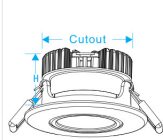

Classic, cost-effective