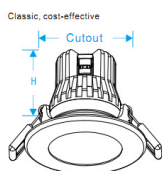

Classic, cost-effective

Ultra-thin, double power, super low mounting space

DOWNLIGHTS

Series fixed COB led downlight (NEW)

Product picture	Item no.	LED Brand	Power	CRI>	CCT	Lamp Lumen	Voltage (AC)	Beam angle	UGR	Color of Body	Dimension (mm)	Qty & G.W. / CTN	CTN size (CM) & V.W.	Dim Types	Driver (no flicker)	MOQ (PC)
																1 CTN
	A00431016	SGLED CREE CITIZEN	7W	90	2700K 3000K 4000K 6000K	600-950lm	AC200-240V	20° 38° 55° 110°	19	white black	∅ 96*H73 ∅ 75-85 (cutout)	48pcs 18kg	45x45x38 15.5	Not-dim Triac 1-10V Dali	Lifud Eaglerise Easeic Easeic	48
	A00431017	SGLED CREE CITIZEN	7W	90	3000K 4000K 6000K	600-950lm	AC200-240V	20° 38° 55° 110°	19	white black	∅ 96*H63 ∅ 75-85 (cutout)	48pcs 19kg	45x45x38	Not-dim Triac 1-10V Dali	Lifud Eaglerise Easeic Easeic	48
	A00431018	SGLED CREE CITIZEN	12W	90	3000K 4000K 6000K	1100-1500lm	AC200-240V	20° 38° 55° 110°	19	white black	∅ 96*H63 ∅ 75-85 (cutout)	48pcs 19kg	45x45x38	Not-dim Triac 1-10V Dali	Lifud Eaglerise Easeic Easeic	48
	A00431019	SGLED CREE CITIZEN	12W	90	3000K 4000K 6000K	1100-1500lm	AC200-240V	20° 38° 60° 110°	19	white black	∅ 120*H85 ∅ 95-110 (cutout)	36pcs 19.5kg	53x41x41 18kg	Not-dim Triac 1-10V Dali	Lifud Eaglerise Easeic Easeic	36
	A00431020	SGLED CREE CITIZEN	20W	90	3000K 4000K 6000K	1600-2500lm	AC200-240V	20° 38° 60° 110°	19	white black	∅ 120*H75 ∅ 95-110 (cutout)	36pcs 20.5kg	53x41x41	Not-dim Triac 1-10V Dali	Lifud Eaglerise Easeic Easeic	36
	A00431021	SGLED CREE CITIZEN	20W	90	3000K 4000K 6000K	1600-2500lm	AC200-240V	15° 38° 60° 110°	19	white black	∅ 150*H97 ∅ 125-140 (cutout)	18pcs 16kg	51x51x35 18.5kg	Not-dim Triac 1-10V Dali	Lifud Eaglerise Easeic Easeic	18
	A00431022	SGLED CREE CITIZEN	30W	90	3000K 4000K 6000K	2900-3600lm	AC200-240V	20° 38° 60° 110°	19	white black	∅ 150*H82 ∅ 125-140 (cutout)	18pcs 14.5kg	51x51x35 18.5kg	Not-dim Triac 1-10V Dali	Lifud Eaglerise Easeic Easeic	18
	A00431023	SGLED CREE CITIZEN	30W	90	3000K 4000K 6000K	2900-3600lm	AC200-240V	15° 38° 60° 110°	19	white black	∅ 180*H116 ∅ 145-170 (cutout)	16pcs 18.6kg	78x41x34 22kg	Not-dim Triac 1-10V Dali	Lifud Eaglerise Easeic Easeic	16
	A00431024	SGLED COB	40W	90	3000K 4000K 6000K	3800-4500	AC200-240V	15° 38° 60° 110°	19	white black	∅ 180*H93 ∅ 145-170 (cutout)	16pcs 17.5kg	41x41x53 18kg	Not-dim Triac 1-10V Dali	Lifud Eaglerise Easeic Easeic	16