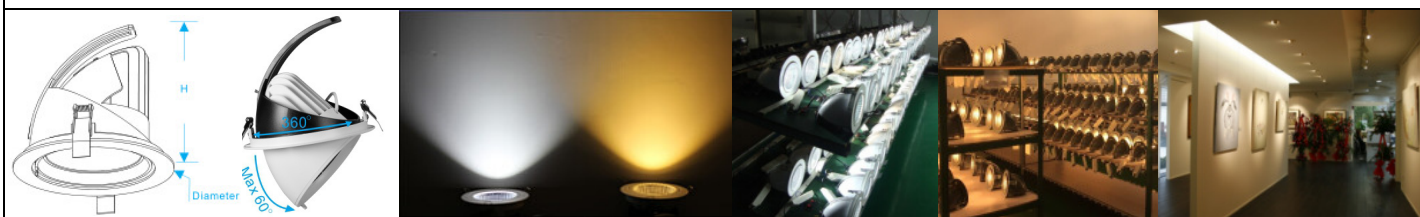

GIMBAL LIGHT

Product picture	Item no.	Power	COB LED	CRI	Color Kelvin (optional)	Lamp Illumination	Voltage	Beam angle (optional)	Glass / Cover (optional)	Color of housing	Dimension (mm)	Qty & G.W. / Ctn	Carton size (V.W.)	Dim types (optional)	MOQ (PC)	1CTN
	A00432000	7W	SGLED	90	2700K 3000K 4000K 6000K	600-950lm	AC220-240V	20° 25° 38°	clear	white	∅ 102*H80 ∅ 92-95(hole)	36pcs 14.5kg	46x36x42 14kg	Not-dim Triac 1-10V Dali	36	
	A00432001	12W	SGLED	90	3000K 4000K 6000K	1100-1400lm	AC220-240V	20° 25° 38°	clear	white	∅ 102*H80 ∅ 92-95(hole)	36pcs 14.5kg	46x36x42 14kg	Not-dim Triac 1-10V Dali	36	
	A00432002	20W	SGLED	90	3000K 4000K 6000K	1600-2500lm	AC220-240V	20° 25° 38°	clear	white	∅ 140xH115 ∅ 125-130(hole)	18pcs 14.5kg	51x51x35 18.5kg	Not-dim Triac 1-10V Dali	18	
	A00432003	30W	SGLED	90	3000K 4000K 6000K	2900-3600lm	AC220-240V	15° 25° 38°	clear	white	∅ 160xH130 ∅ 145-150(hole)	12pcs 13.5kg	55x38x36 15.5kg	Not-dim Triac 1-10V Dali	12	
	A00432004	40W	SGLED	90	3000K 4000K 6000K	3800-4500lm	AC220-240V	15° 38° 65° 110°	clear frosted center-frosted	white	∅ 200xH170 ∅ 185-190(hole)	8pcs 15kg	45x45x44 (18kg)	Not-dim Triac 1-10V Dali	8	
	A00432005	50W	SGLED	90	3000K 4000K 6000K	4800-5500lm	AC220-240V	15° 38° 65° 110°	clear frosted center-frosted	white	∅ 200xH170 ∅ 185-190(hole)	8pcs 15kg	45x45x44 (18kg)	Not-dim Triac 1-10V Dali	8	

Remarks: Standard version is white housing + black back part + clear glass , die-cast model, don't accept special color request.

More pictures

Attention :

1. Any special request should meet our MOQ 200pcs, or extra sample fee will be charged
2. 110V versions adopted UL/ETL certified driver, no-dim 12-40W
3. EXW price
4. Standard warranty: 3 years
5. Lead time: 9-12 working days
6. Payment term: by TT in advance