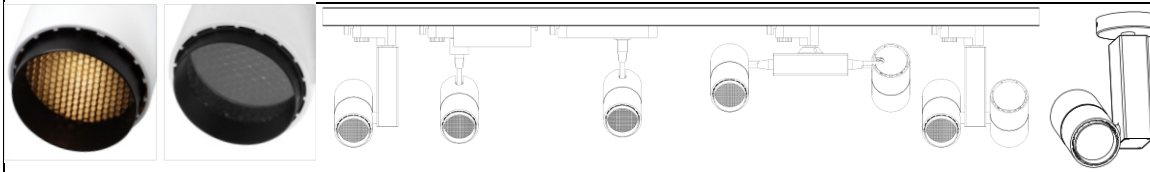

NEW TRACK LIGHT

Remarks: 1. available in triac dimmable version (Eaglerise no flicker driver with 2 years warranty)
2. Usually, 2-wires Asia standard, 3-wires US Standard, 4-wires(3phase) EU standard. Please choose the correct type.
3. Surface (ceiling) mounted track light is available, price is the same as 4-wires (3-phase) track light.

More pictures

Attention :

1. Standard color temperature: 3000K/4000K/6000K; Standard CRI>90;
  Other special CCT or CRI must meet our MOQ 200pcs, or there will be extra sample fee.
2. EXW price (FOB SZ)
3. Warranty: 2 years for whole lamp
4. Lead time: 7-10 working days
5. Payment term: TT in advance