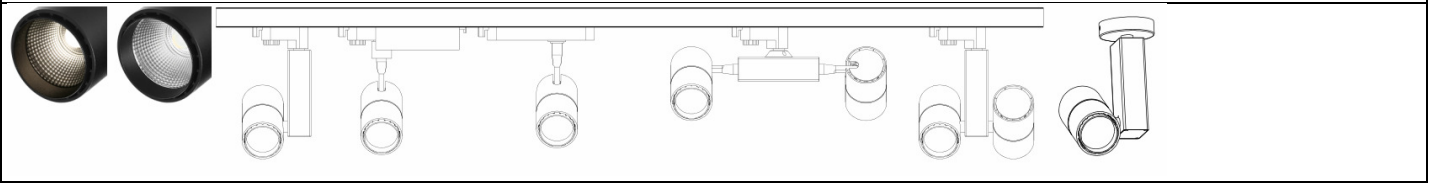

NEW TRACK LIGHT

Remarks: 1. available in triac dimmable version of 20W and 30W
2. Usually, 2-wires Asia standard, 3-wires US Standard, 4-wires(3phase) EU standard. Please choose the correct type.
3. Surface (ceiling) mounted track light is available

More pictures