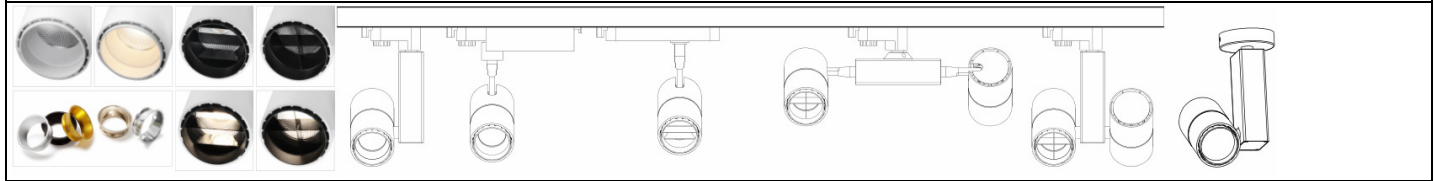

NEW TRACK LIGHT

1. Remarks: 1. available in triac dimmable version (Eaglerise no flicker driver with 2 years warranty)
   2. Usually, 2-wires Asia standard, 3-wires US Standard, 4-wires(3phase) EU standard. Please choose the correct type.
   3. Surface (ceiling) mounted track light is available, price is the same as 4-wires (3-phase) track light.

More pictures